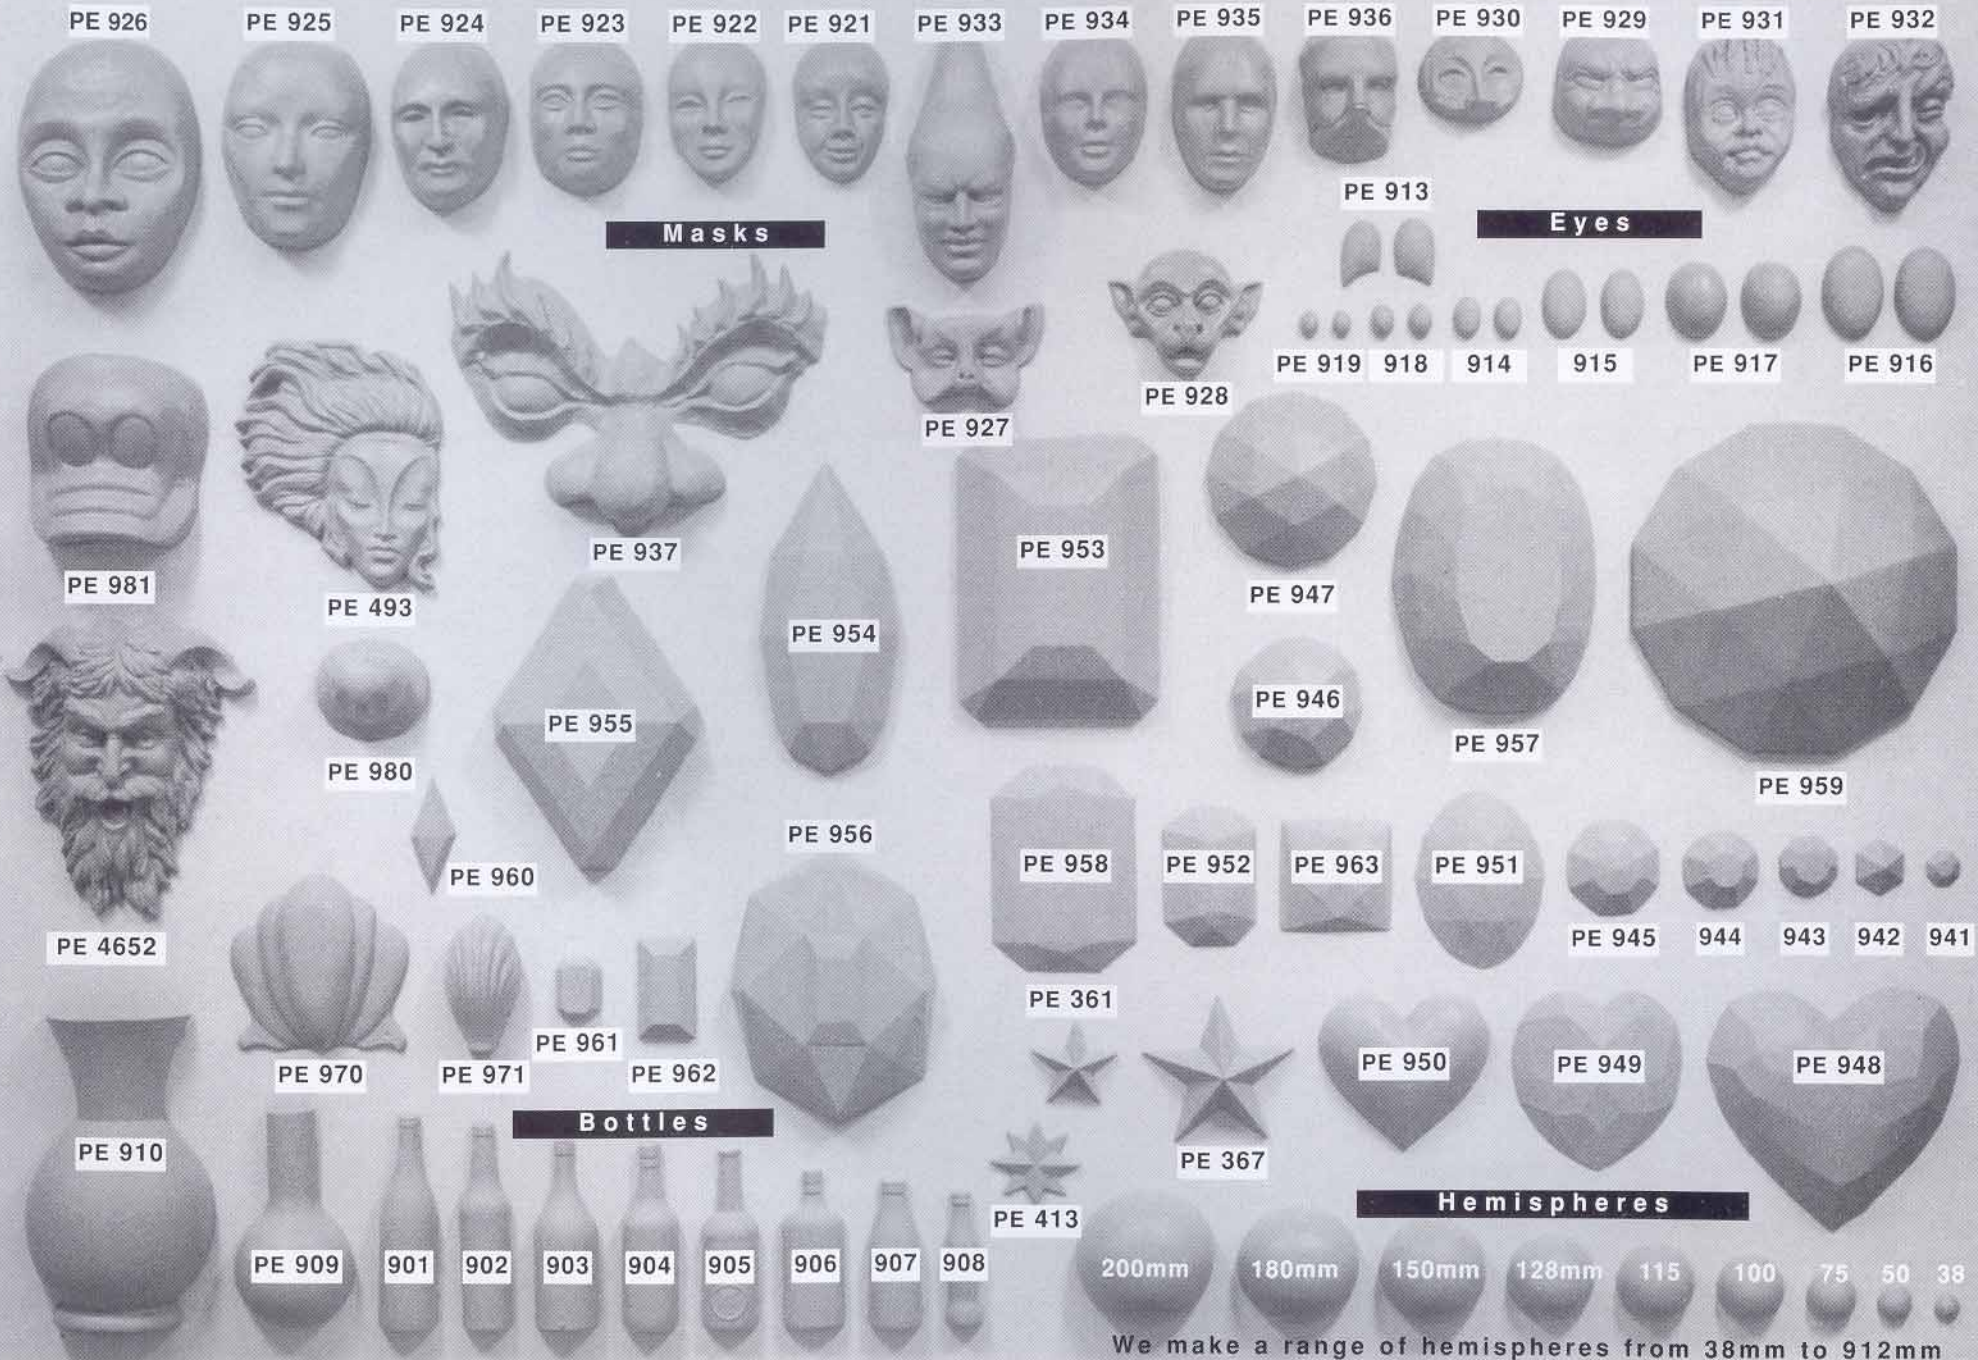

Face Masks • Jewels • Eyes • Bottles

Hemispheres

200mm 180mm 150mm 128mm 115 100 75 50 38

We make a range of hemispheres from 38mm to 912mm