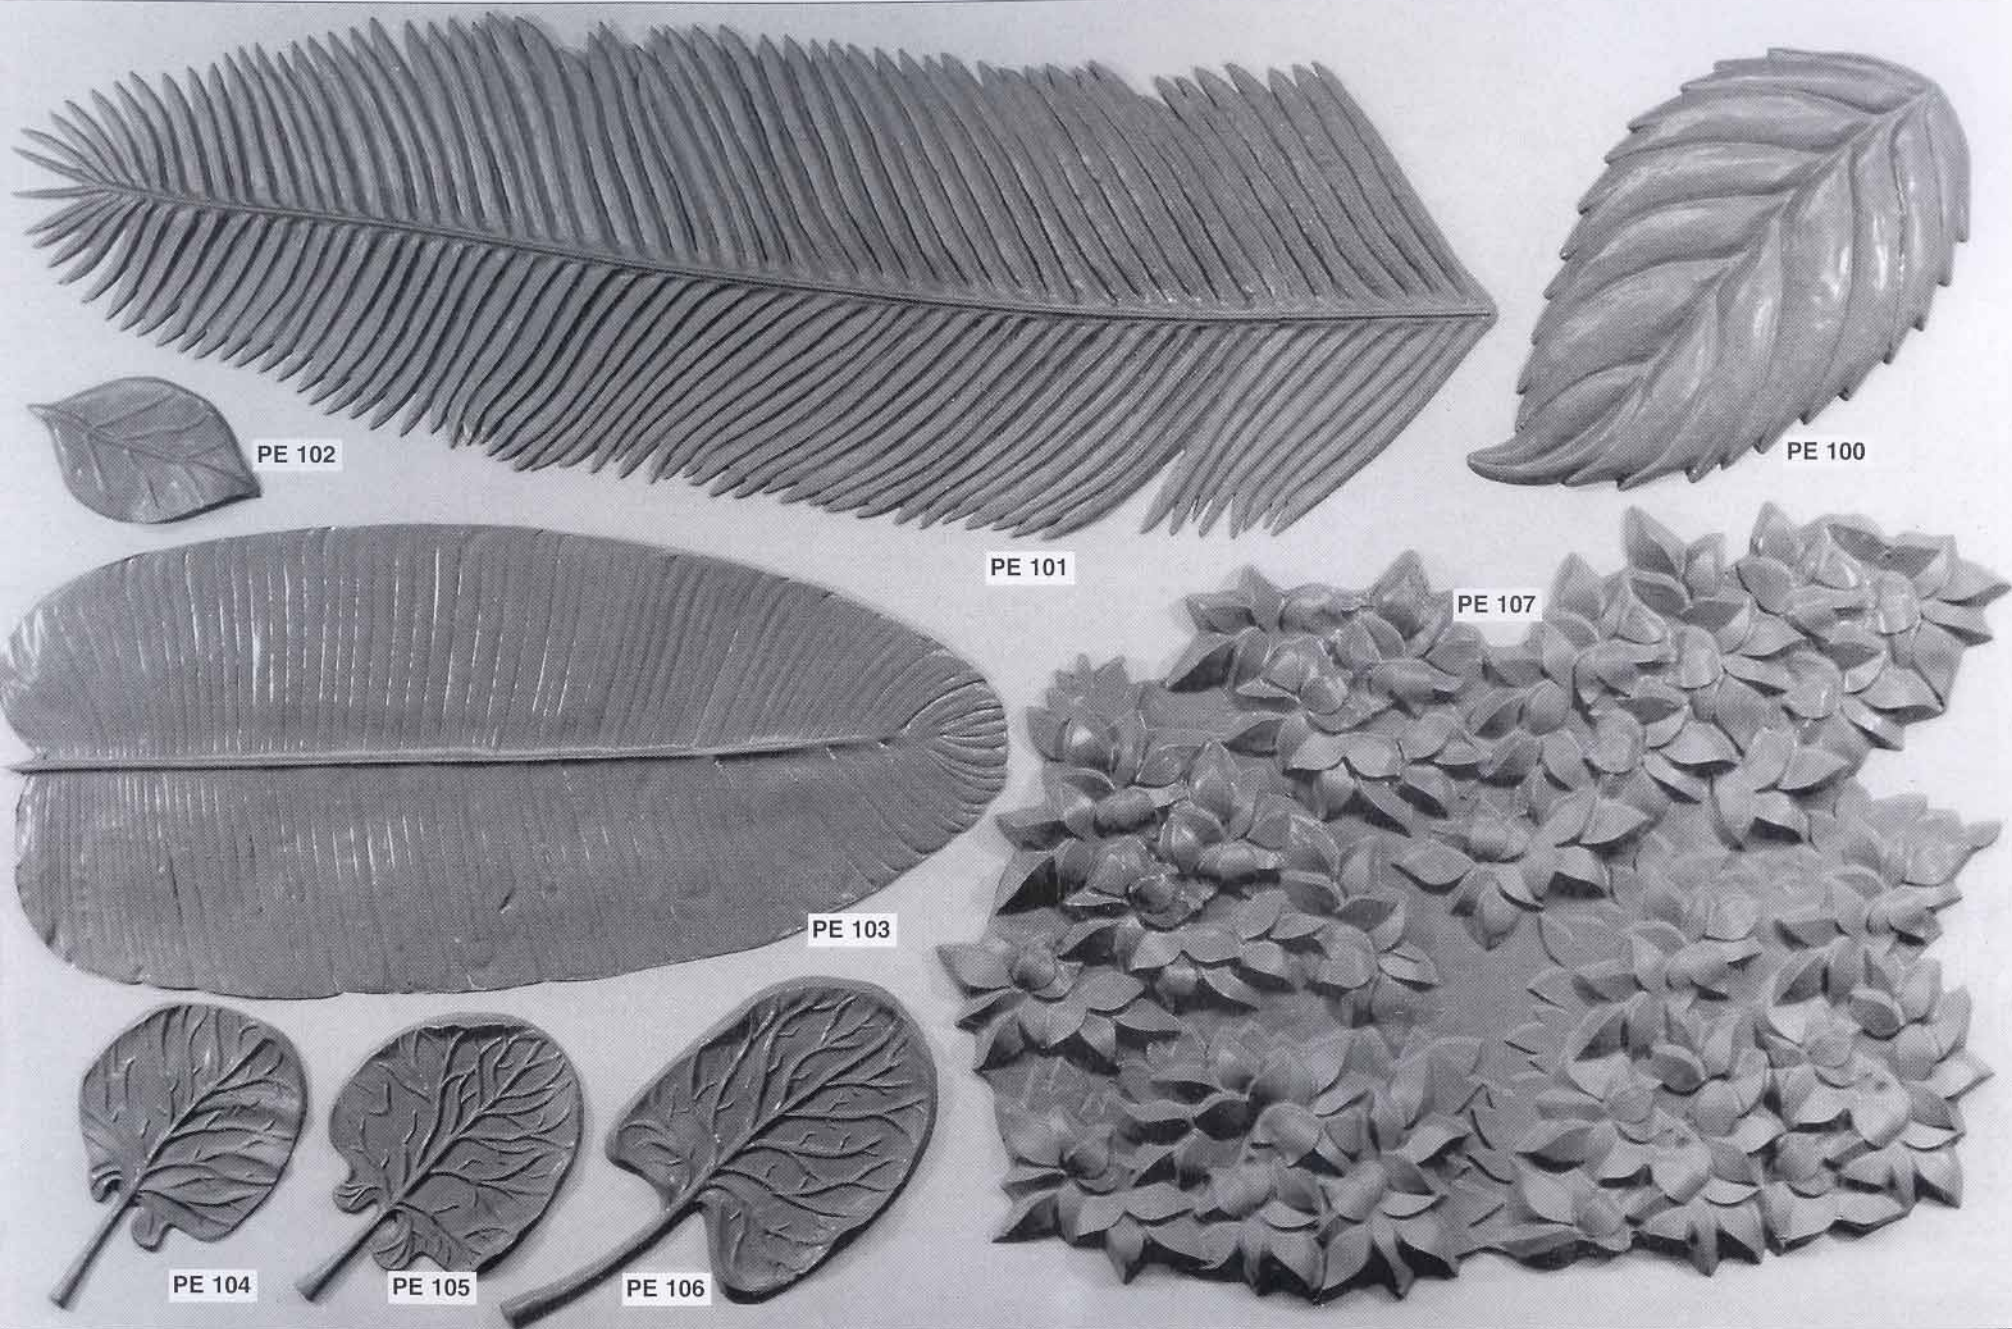

Leaves and Foliage

Standard designs made in vac formed clear or green P.V.C. For sizes refer to price list.