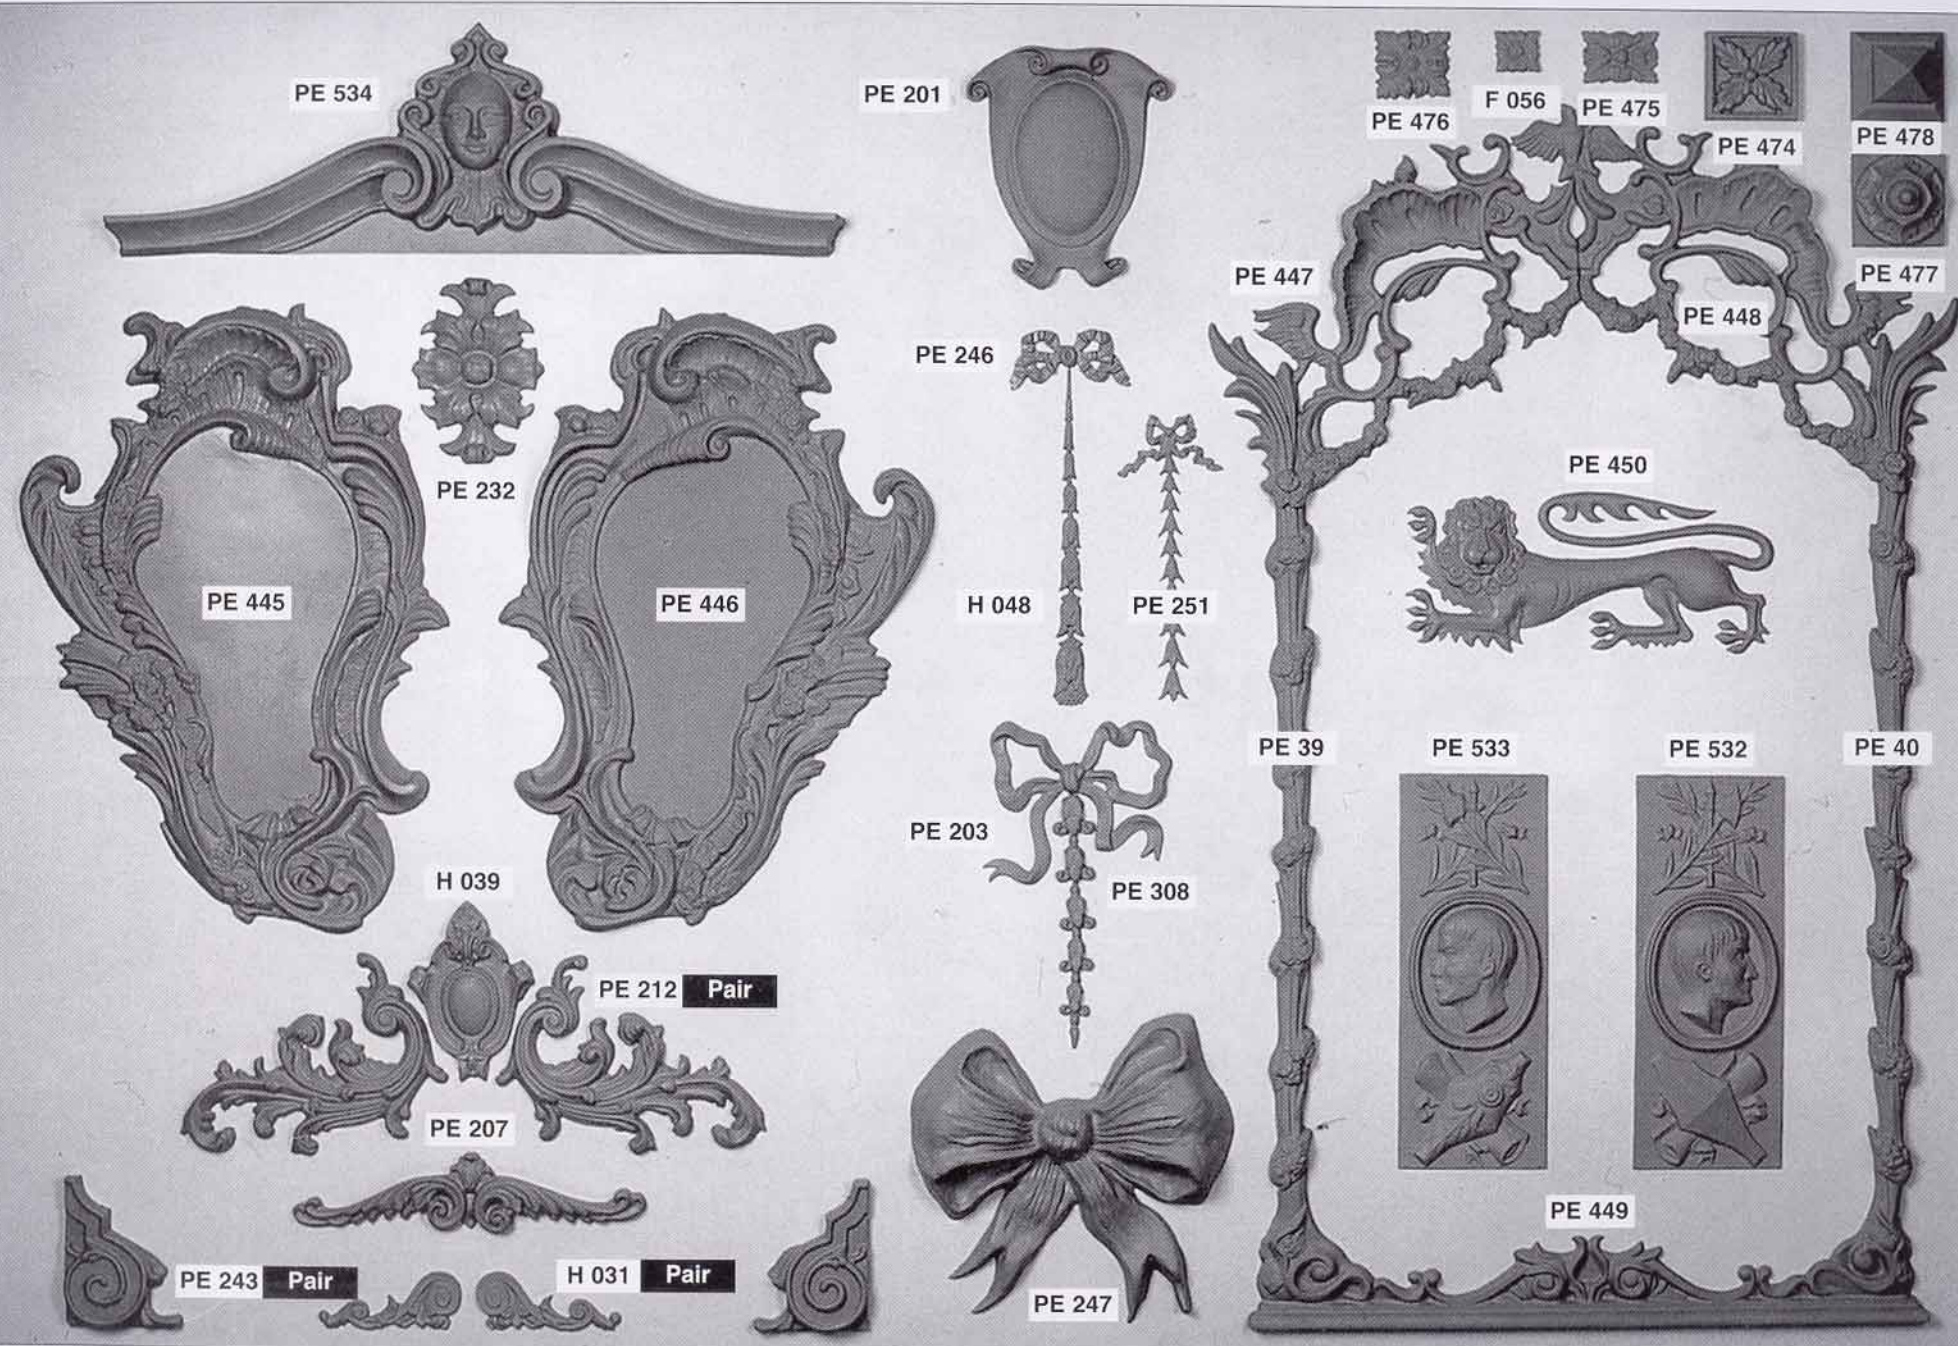

Rococo Decoration

Standard designs made in vac formed plastic 0.5mm P.V.C., 1.2mm A.B.S. or G.R.P. (glassfibre) For sizes refer to price list.