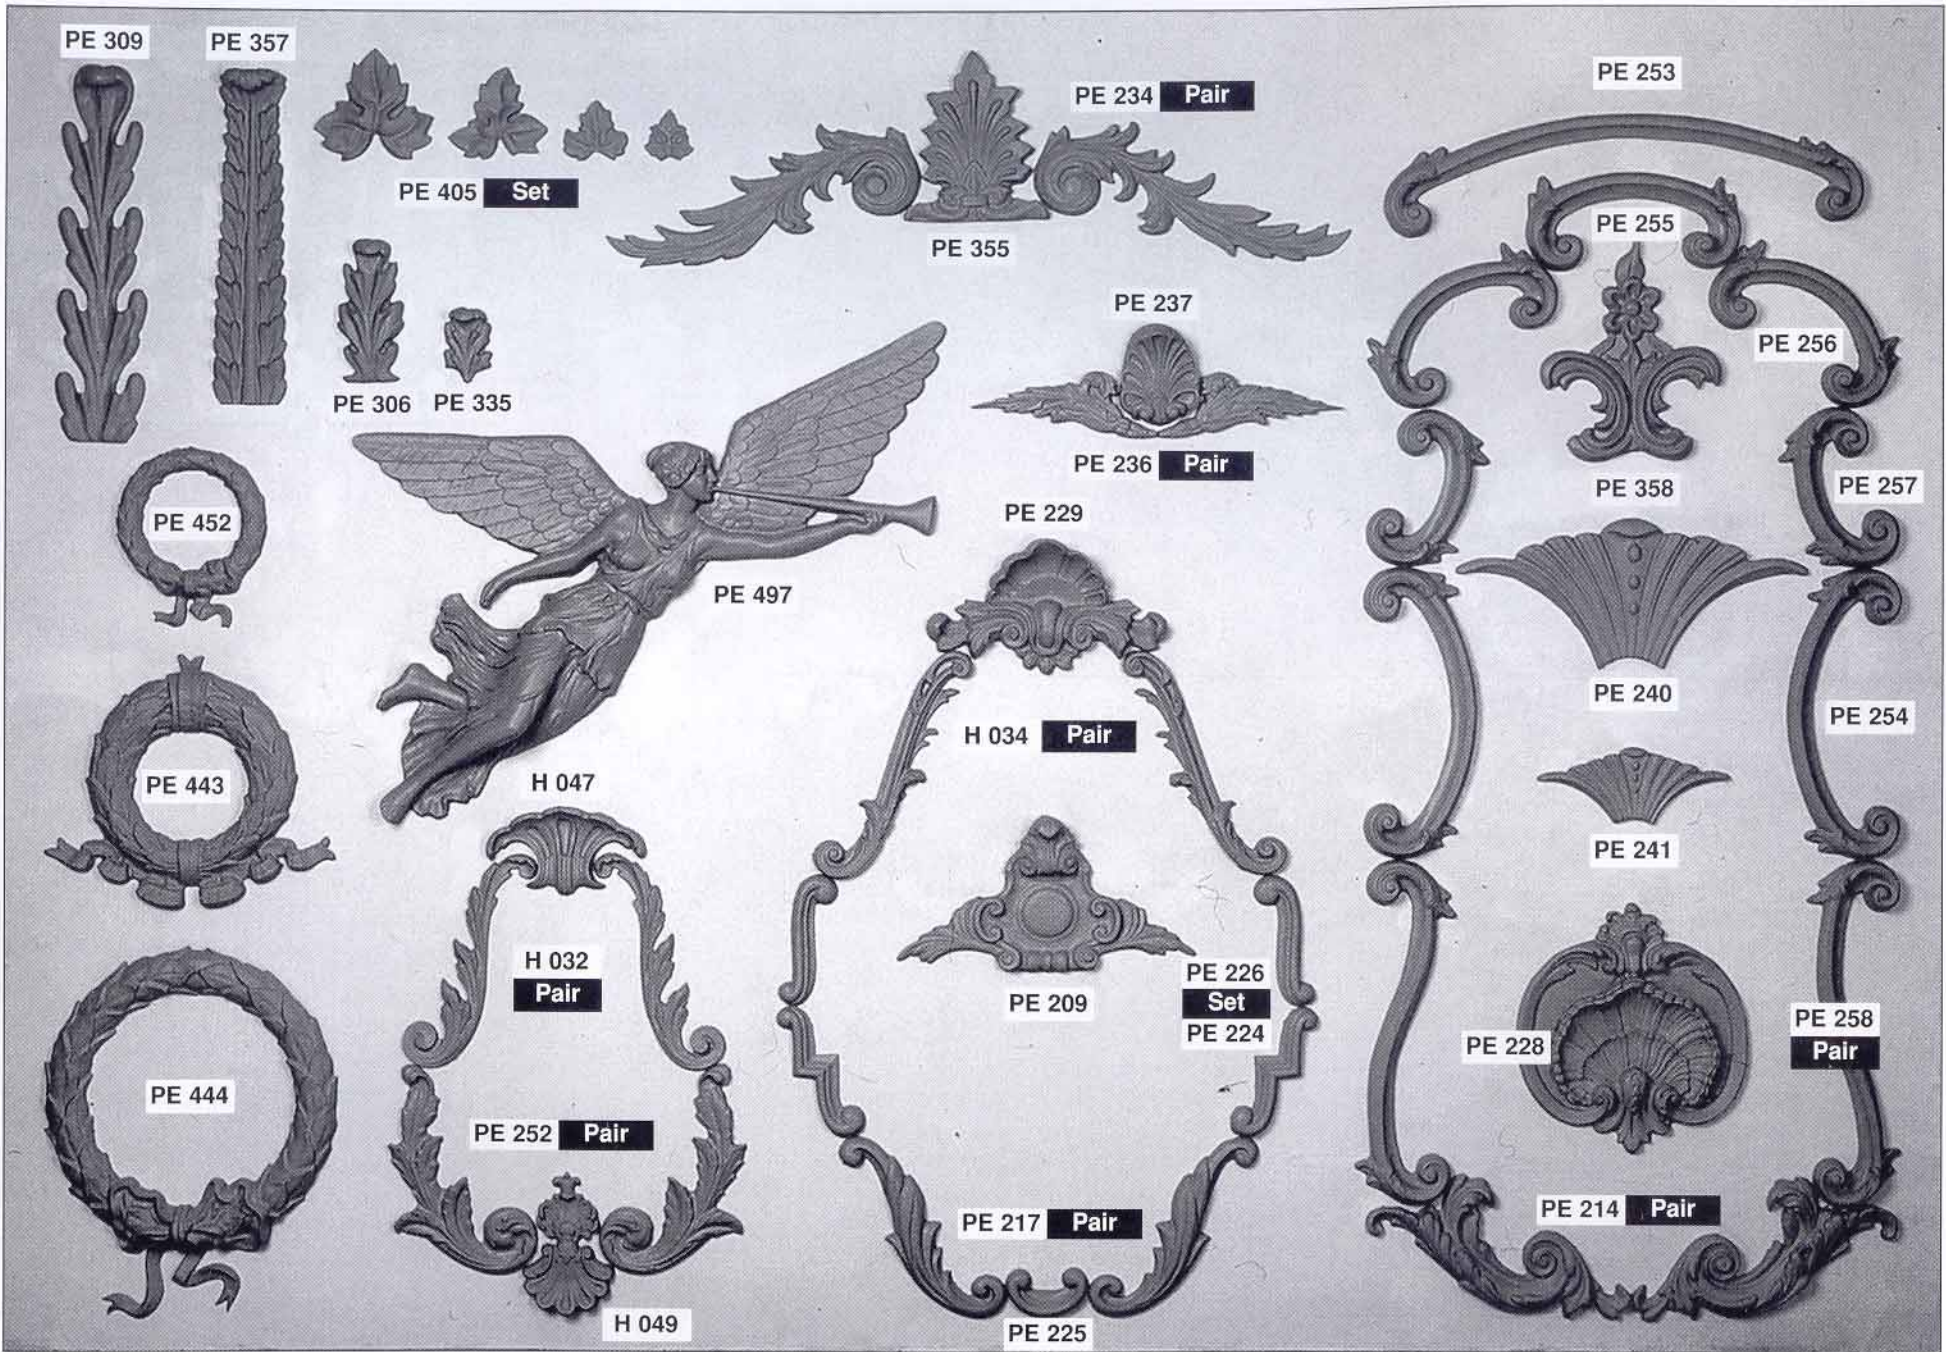

# Scrolls

Standard designs made in vac formed plastic 0.5mm P.V.C., 1.2mm A.B.S. or G.R.P. ( glassfibre ) For sizes refer to price list.