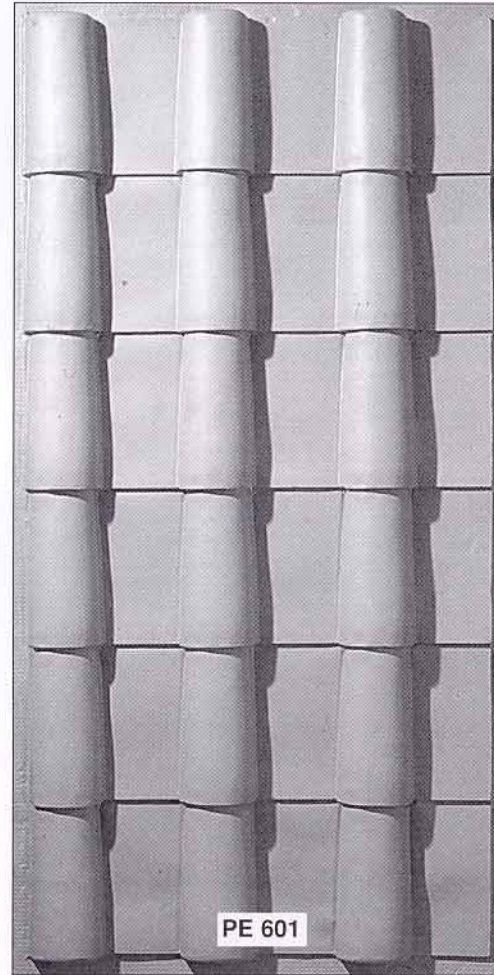

Roofing Tiles

E 002

Small fluted tiles

Tile size: 150 x 160 mm

Panel size: 900 x 2240 x 50 mm

PD 122

Spanish tiles

Panel size: 970 x 2220 x 100 mm

PE 601

Smooth Roman tiles

Panel size: 995 x 2000 x 100 mm

PE 516

Half round tiles

Tile size: 110 x 165 mm

Panel size: 1080 x 1900 x 16 mm

Standard designs made in vac formed plastic 0.5mm P.V.C., 1.2mm A.B.S. or G.R.P. (glassfibre)