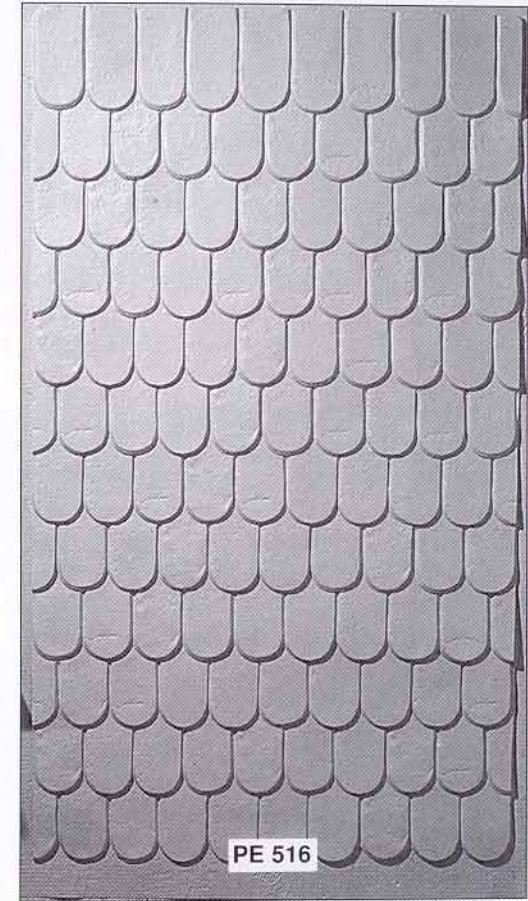

Roofing Tiles

E 002

Small fluted tiles

Tile size: 150 x 160 mm

Panel size: 900 x 2240 x 50 mm

PD 122

Spanish tiles

Panel size: 970 x 2220 x 100 mm

PE 601

Smooth Roman tiles

Panel size: 995 x 2000 x 100 mm

PE 516

Half round tiles

Tile size: 110 x 165 mm

Panel size: 1080 x 1900 x 16 mm

Standard designs made in vac formed plastic 0.5mm P.V.C., 1.2mm A.B.S. or G.R.P. (glassfibre)