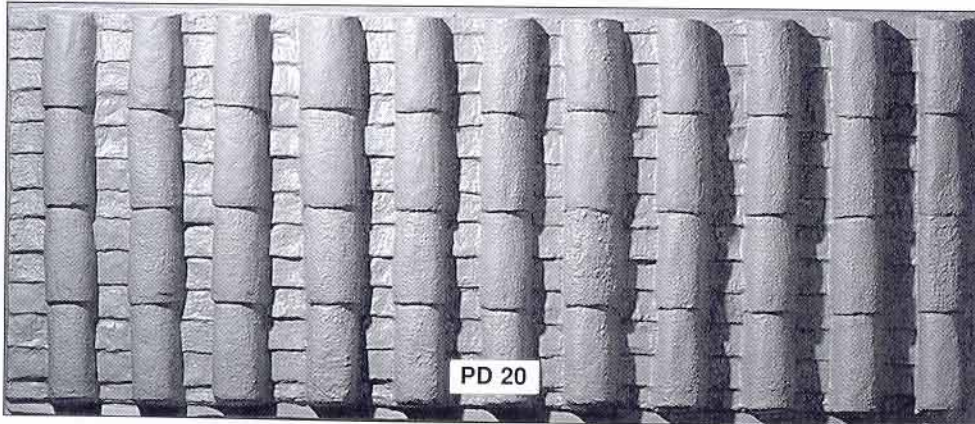

Roofing Tiles

Spanish tiling - Tile size: 120 x 155 mm
Panel size: 1980 x 980 x 80 mm

Rough Mediterranean tiles
Panel size: 1029 x 1130 x 152 mm

Roman roof tiling
Panel size: 2290 x 930 x 100 mm

Large fluted tiles - Tile size: 215 x 280 mm
Panel size: 2150 x 1130 x 85 mm

Standard designs made in vac formed plastic 0.5mm P.V.C., 1.2mm A.B.S. or G.R.P. (glassfibre)