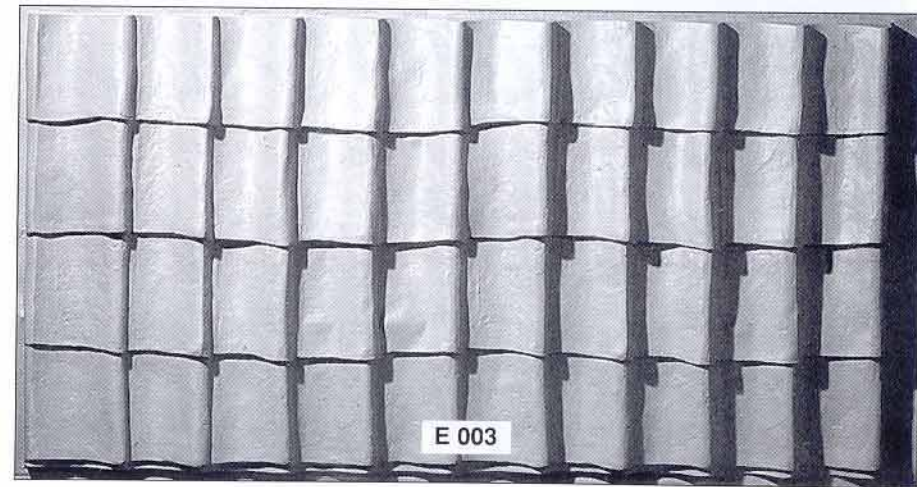

Roofing Tiles

Spanish tiling - Tile size: 120 x 155 mm
Panel size: 1980 x 980 x 80 mm

Rough Mediterranean tiles
Panel size: 1029 x 1130 x 152 mm

Roman roof tiling
Panel size: 2290 x 930 x 100 mm

Large fluted tiles - Tile size: 215 x 280 mm
Panel size: 2150 x 1130 x 85 mm

Standard designs made in vac formed plastic 0.5mm P.V.C., 1.2mm A.B.S. or G.R.P. (glassfibre)