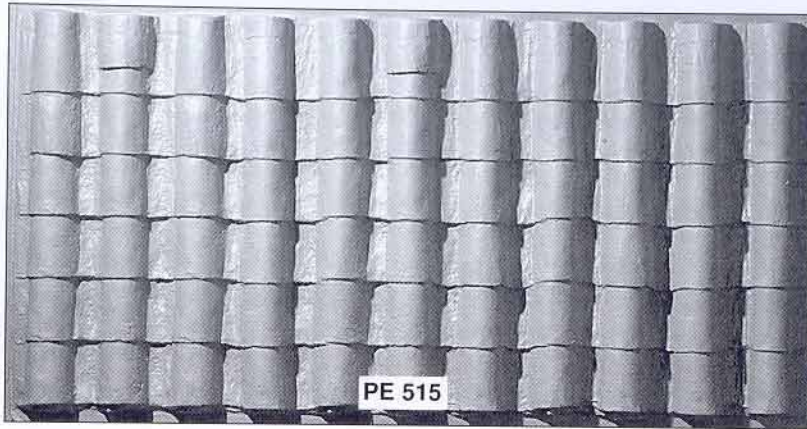

Roofing Tiles

Spanish tiling - Tile size: 120 x 155 mm
Panel size: 1980 x 980 x 80 mm

Rough Mediterranean tiles
Panel size: 1029 x 1130 x 152 mm

Roman roof tiling
Panel size: 2290 x 930 x 100 mm

Large fluted tiles - Tile size: 215 x 280 mm
Panel size: 2150 x 1130 x 85 mm

Standard designs made in vac formed plastic 0.5mm P.V.C., 1.2mm A.B.S. or G.R.P. (glassfibre)