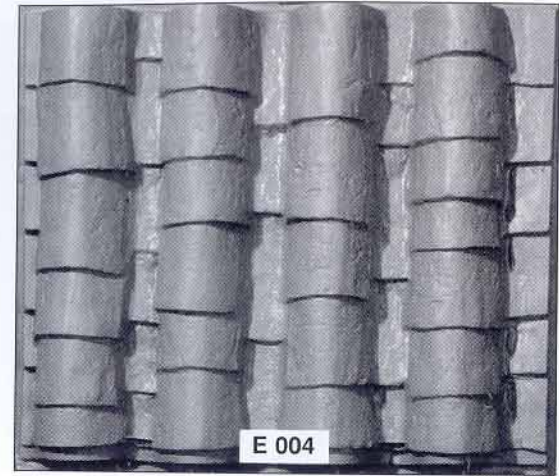

Roofing Tiles

Spanish tiling - Tile size: 120 x 155 mm
Panel size: 1980 x 980 x 80 mm

Rough Mediterranean tiles
Panel size: 1029 x 1130 x 152 mm

Roman roof tiling
Panel size: 2290 x 930 x 100 mm

Large fluted tiles - Tile size: 215 x 280 mm
Panel size: 2150 x 1130 x 85 mm

Standard designs made in vac formed plastic 0.5mm P.V.C., 1.2mm A.B.S. or G.R.P. (glassfibre)