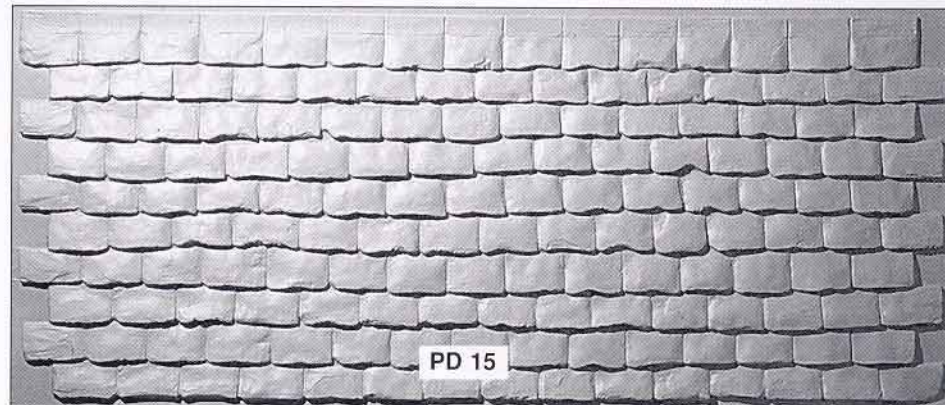

Roofing Tiles

Rough slates - Tile size: 170 x 120 mm
Panel size: 2270 x 1060 x 20 mm

Rough Welsh slates
Panel size: 1905 x 80 x 15 mm

Old stone tiles
Panel size: 2310 x 1065 x 30 mm

Rustic English tiles - Tile size: 130 x 85 mm
Panel size: 2240 x 900 x 25 mm