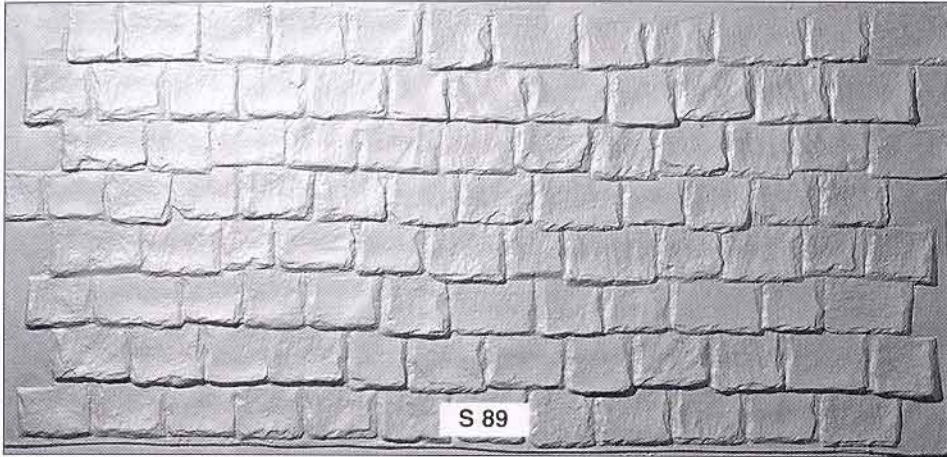

Roofing Tiles

Rough slates - Tile size: 170 x 120 mm
Panel size: 2270 x 1060 x 20 mm

Rough Welsh slates
Panel size: 1905 x 80 x 15 mm

Old stone tiles
Panel size: 2310 x 1065 x 30 mm

Rustic English tiles - Tile size: 130 x 85 mm
Panel size: 2240 x 900 x 25 mm