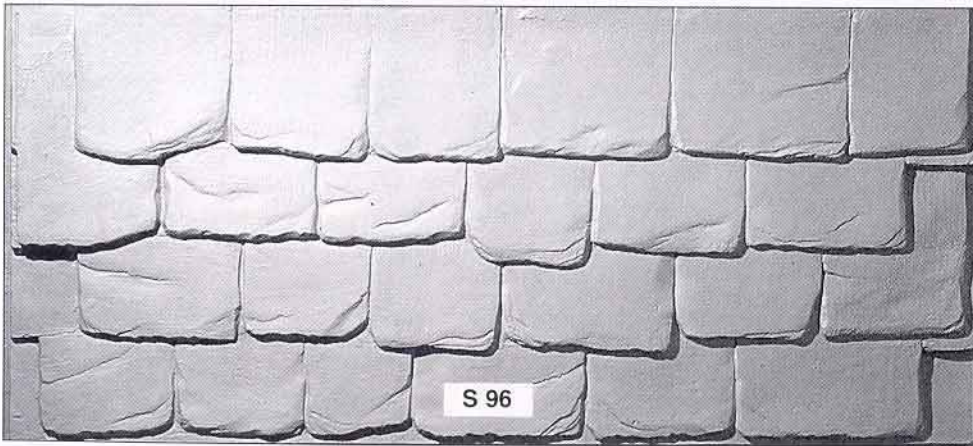

Roofing Tiles

Rough slates - Tile size: 170 x 120 mm
Panel size: 2270 x 1060 x 20 mm

Rough Welsh slates
Panel size: 1905 x 80 x 15 mm

Old stone tiles
Panel size: 2310 x 1065 x 30 mm

Rustic English tiles - Tile size: 130 x 85 mm
Panel size: 2240 x 900 x 25 mm