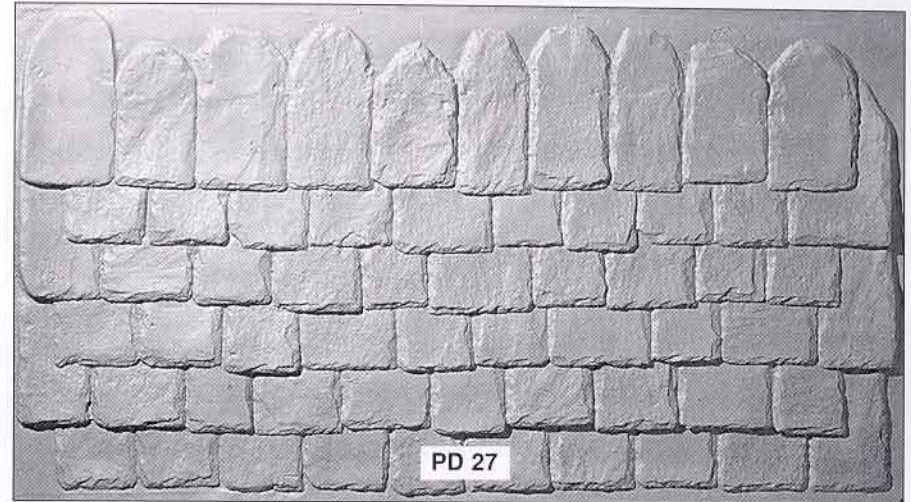

Roofing Tiles

Rough slates - Tile size: 170 x 120 mm
Panel size: 2270 x 1060 x 20 mm

Rough Welsh slates
Panel size: 1905 x 80 x 15 mm

Old stone tiles
Panel size: 2310 x 1065 x 30 mm

Rustic English tiles - Tile size: 130 x 85 mm
Panel size: 2240 x 900 x 25 mm