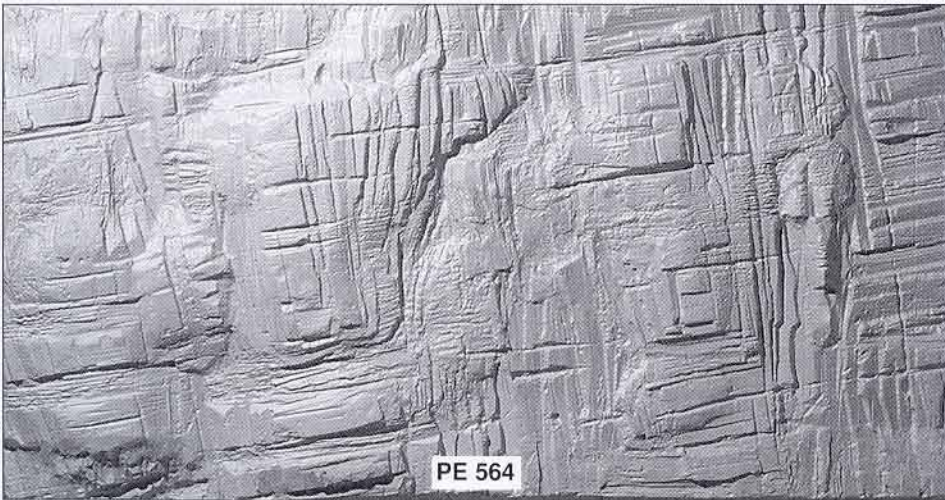

## Rock Faces

PE 562

**Rock face**

Panel size: 1900 x 1000 x 110 mm

PE 563

**Rock face**

Panel size: 1900 x 1000 x 80 mm

PE 564

**Rock face**

Panel size: 1900 x 1000 x 80 mm

PE 565

**Rock face**

Panel size: 1900 x 1000 x 70 mm

Standard designs made in vac formed plastic 0.5mm P.V.C., 1.2mm A.B.S. or G.R.P. ( glassfibre )  
High Strength Plaster backed with hessian scrim for use in pubs and themed areas also available