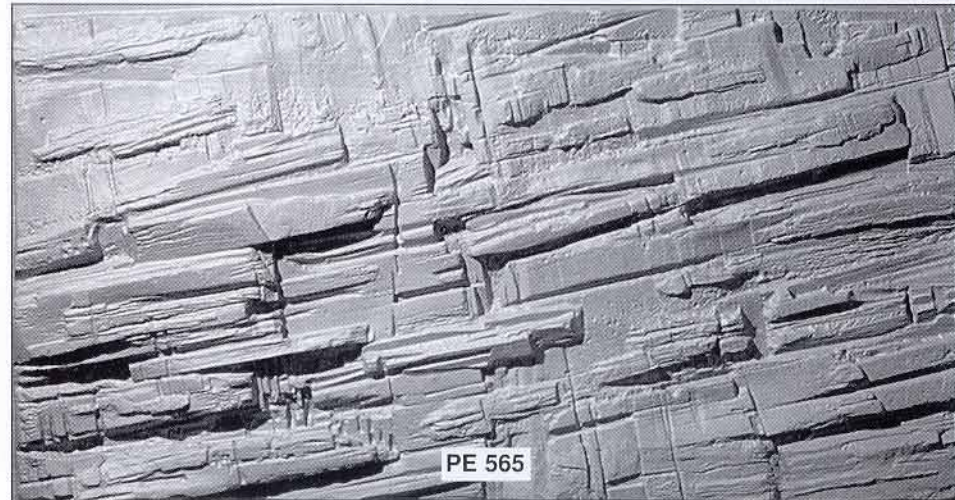

## Rock Faces

PE 562

**Rock face**

Panel size: 1900 x 1000 x 110 mm

PE 563

**Rock face**

Panel size: 1900 x 1000 x 80 mm

PE 564

**Rock face**

Panel size: 1900 x 1000 x 80 mm

PE 565

**Rock face**

Panel size: 1900 x 1000 x 70 mm

Standard designs made in vac formed plastic 0.5mm P.V.C., 1.2mm A.B.S. or G.R.P. ( glassfibre )  
High Strength Plaster backed with hessian scrim for use in pubs and themed areas also available