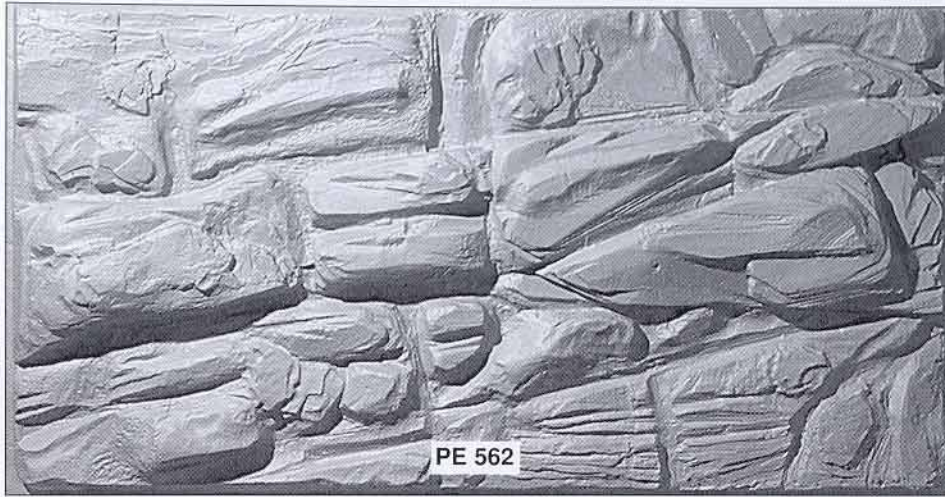

## Rock Faces

PE 562

**Rock face**

Panel size: 1900 x 1000 x 110 mm

PE 563

**Rock face**

Panel size: 1900 x 1000 x 80 mm

PE 564

**Rock face**

Panel size: 1900 x 1000 x 80 mm

PE 565

**Rock face**

Panel size: 1900 x 1000 x 70 mm

Standard designs made in vac formed plastic 0.5mm P.V.C., 1.2mm A.B.S. or G.R.P. ( glassfibre )  
High Strength Plaster backed with hessian scrim for use in pubs and themed areas also available