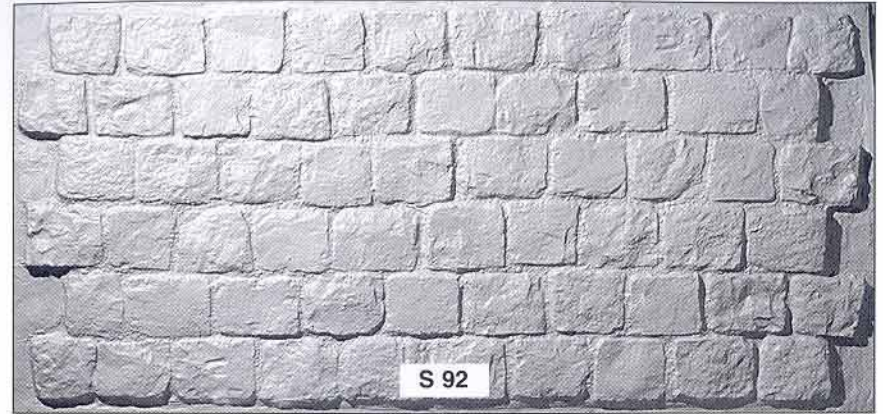

## Paving Surfaces

**Cobblestones**  
Cobble size: 90 x 90 mm  
Panel size: 1975 x 1105 x 12 mm

**French cobblestones**  
Cobble size: 150 x 160 mm  
Panel size: 2110 x 1015 x 14 mm

**Cobblestones**  
Cobble size: 200 x 100 mm  
Panel size: 2095 x 900 x 15 mm

**Crazy paving**  
Panel size: 2280 x 1060 x 20 mm

Standard designs made in vac formed plastic 0.5mm P.V.C., 1.2mm A.B.S. or G.R.P. ( glassfibre )  
High Strength Plaster backed with hessian scrim for use in pubs and themed areas also available