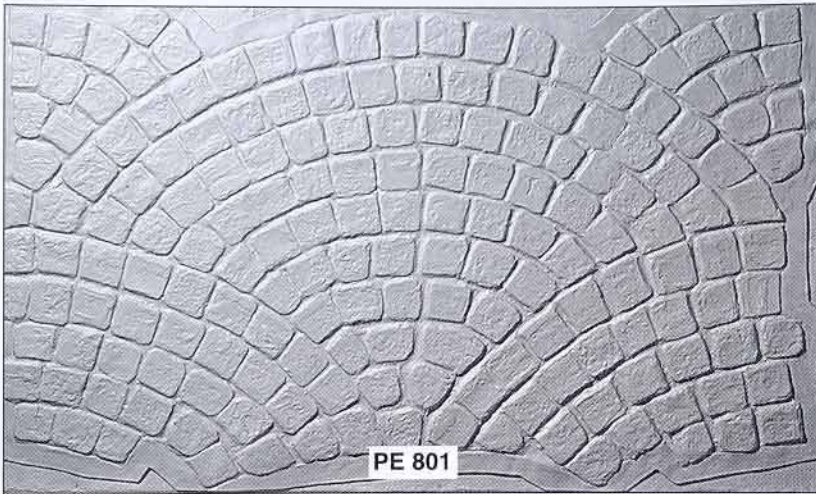

## Paving Surfaces

**Cobblestones**  
Cobble size: 90 x 90 mm  
Panel size: 1975 x 1105 x 12 mm

**French cobblestones**  
Cobble size: 150 x 160 mm  
Panel size: 2110 x 1015 x 14 mm

**Cobblestones**  
Cobble size: 200 x 100 mm  
Panel size: 2095 x 900 x 15 mm

**Crazy paving**  
Panel size: 2280 x 1060 x 20 mm

Standard designs made in vac formed plastic 0.5mm P.V.C., 1.2mm A.B.S. or G.R.P. ( glassfibre )  
High Strength Plaster backed with hessian scrim for use in pubs and themed areas also available