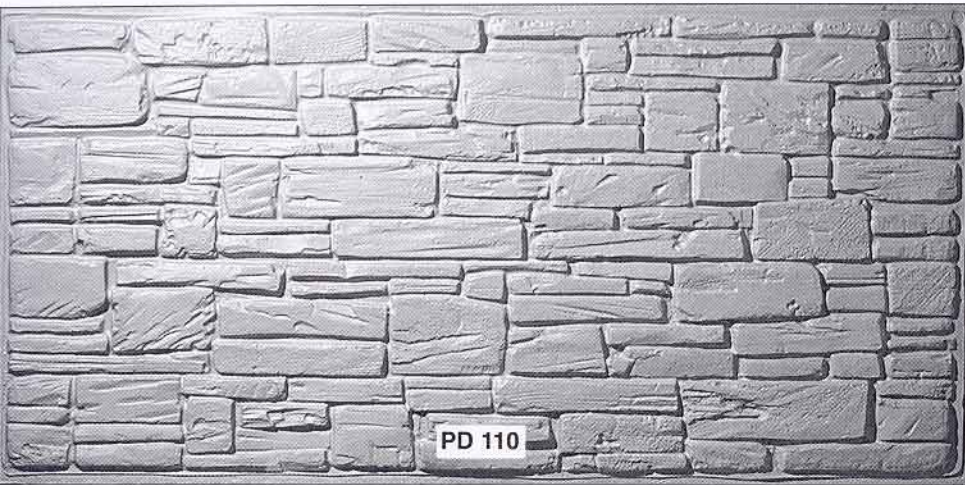

## Stone Walls

**Random stone blocks**  
Panel size: 2335 x 1120 x 16 mm

**Random old stone blocks**  
Panel size: 2340 x 1120 x 40 mm

**Large blocks stone wall: 400 x 140mm**  
Panel size: 2340 x 1125 x 12 mm

**Stone wall blocks with corner: 295 x 105**  
Panel size: 2070 x 865 x 220 mm

Standard designs made in vac formed plastic 0.5mm P.V.C., 1.2mm A.B.S. or G.R.P. ( glassfibre )  
High Strength Plaster backed with hessian scrim for use in pubs and themed areas also available