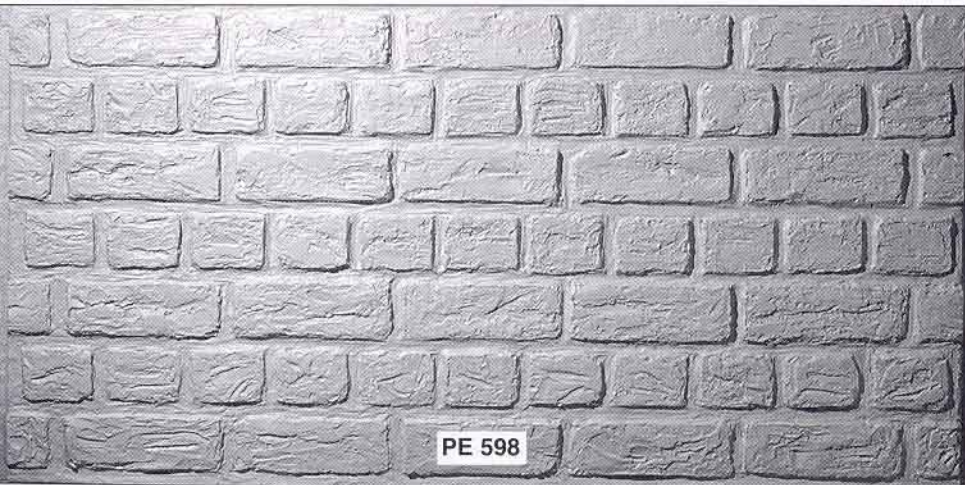

## Stone Walls

**Random stone blocks**  
Panel size: 2335 x 1120 x 16 mm

**Random old stone blocks**  
Panel size: 2340 x 1120 x 40 mm

**Large blocks stone wall: 400 x 140mm**  
Panel size: 2340 x 1125 x 12 mm

**Stone wall blocks with corner: 295 x 105**  
Panel size: 2070 x 865 x 220 mm

Standard designs made in vac formed plastic 0.5mm P.V.C., 1.2mm A.B.S. or G.R.P. ( glassfibre )  
High Strength Plaster backed with hessian scrim for use in pubs and themed areas also available