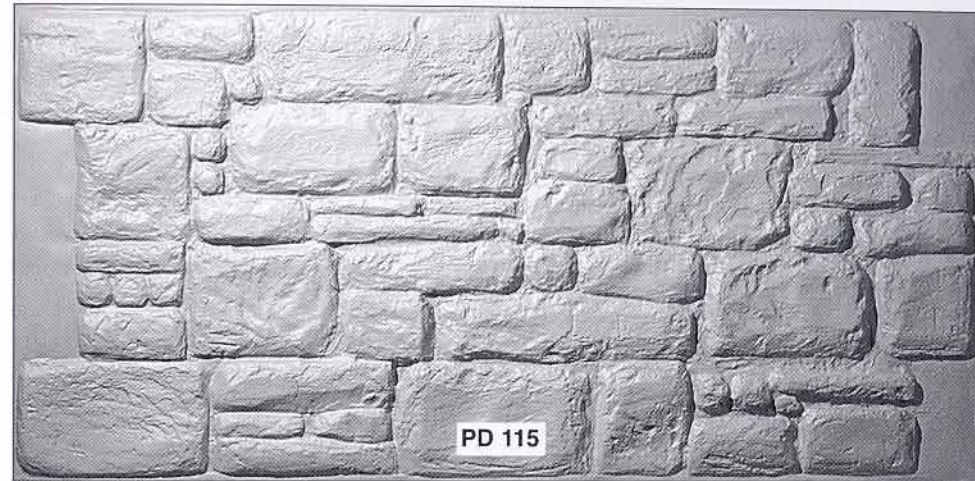

## Stone Walls

**Random stone blocks**  
Panel size: 2335 x 1120 x 16 mm

**Random old stone blocks**  
Panel size: 2340 x 1120 x 40 mm

**Large blocks stone wall: 400 x 140mm**  
Panel size: 2340 x 1125 x 12 mm

**Stone wall blocks with corner: 295 x 105**  
Panel size: 2070 x 865 x 220 mm

Standard designs made in vac formed plastic 0.5mm P.V.C., 1.2mm A.B.S. or G.R.P. ( glassfibre )  
High Strength Plaster backed with hessian scrim for use in pubs and themed areas also available