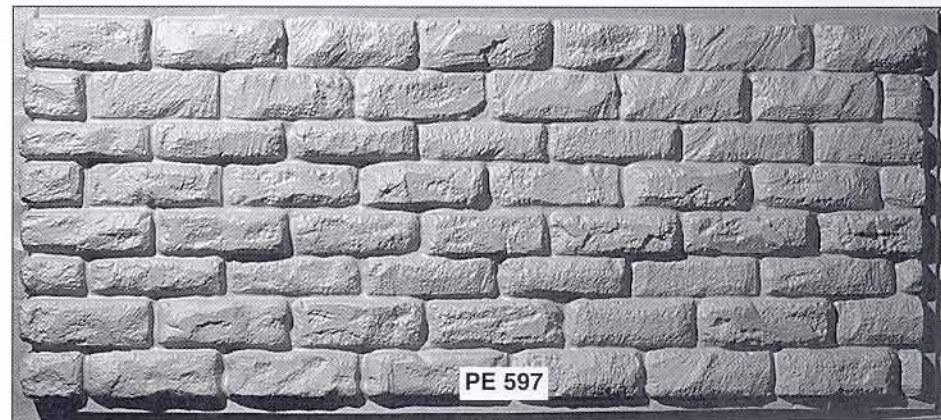

## Stone Walls

**Random stone blocks**  
Panel size: 2335 x 1120 x 16 mm

**Random old stone blocks**  
Panel size: 2340 x 1120 x 40 mm

**Large blocks stone wall: 400 x 140mm**  
Panel size: 2340 x 1125 x 12 mm

**Stone wall blocks with corner: 295 x 105**  
Panel size: 2070 x 865 x 220 mm

Standard designs made in vac formed plastic 0.5mm P.V.C., 1.2mm A.B.S. or G.R.P. ( glassfibre )  
High Strength Plaster backed with hessian scrim for use in pubs and themed areas also available