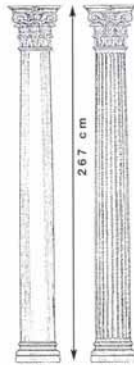

Corinthian Columns

Full or Half Round

450 mm Diameter

Full or Half Round

480 cm

Full Round
or
Half Round

375 mm Diameter

Full Round
or
Half Round

400 cm

Full Round, Half Round
or Pilasters

300 mm Diameter

320 cm

Full Round
or
Half Round

250 mm Diameter

267 cm

Standard Size Columns made in GRP (Glassfibre)

Columns can be made shorter than the overall height.

We can make them taller than the maximum overall height, this is a more complex operation requiring a special quotation.