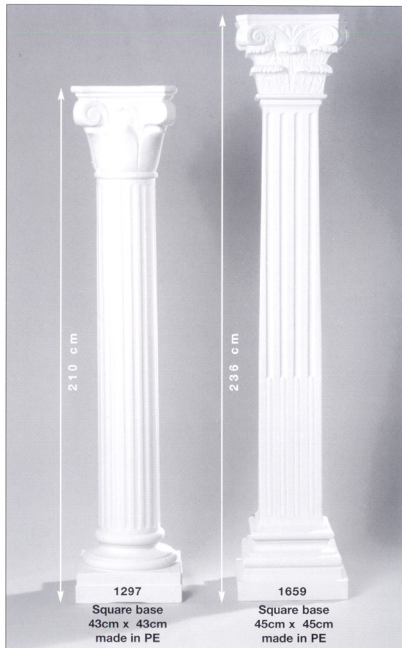

Corinthian Round

Corinthian Square

Standard designs made in G.R.P. (glassfibre) or P.E. (rotationally moulded polyethylene)