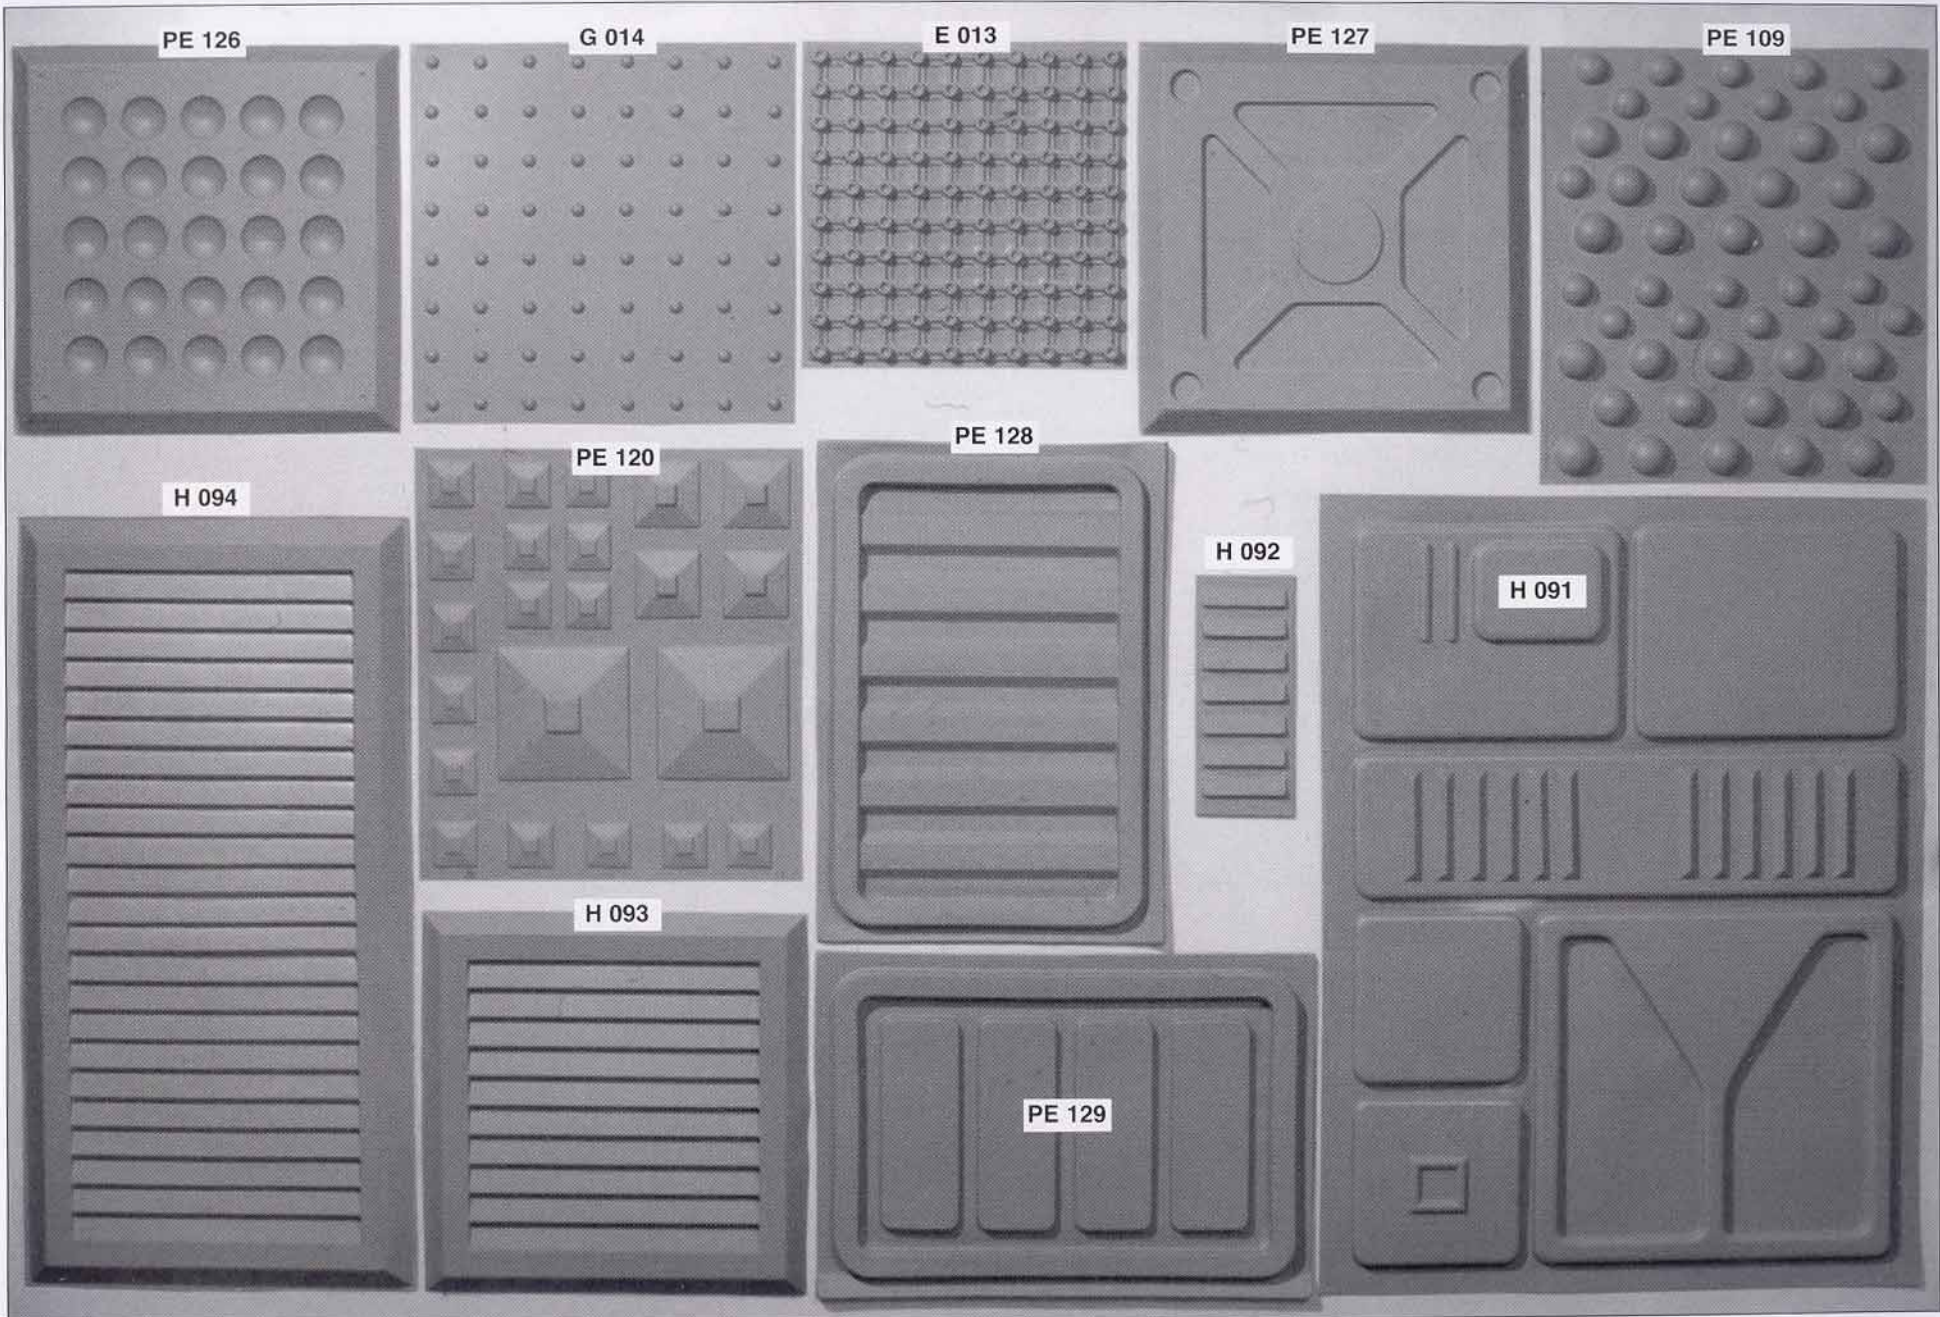

Space Age

Standard designs made in vac formed plastic 0.5mm P.V.C., 1.2mm A.B.S. or G.R.P. (glassfibre) For sizes refer to price list.