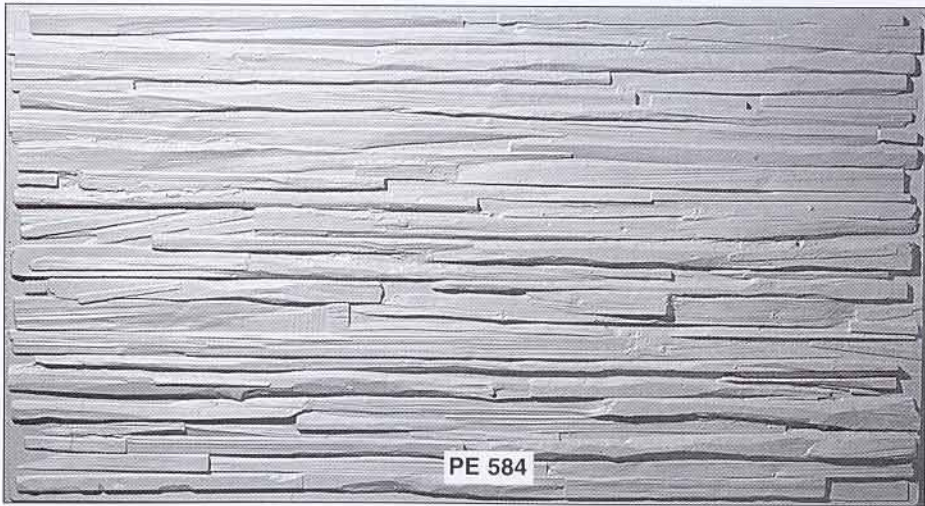

# Sandbags • Abstract Surfaces

**Abstract linear texture**  
Panel size: 1770 x 1000 x 8 mm

**Sandbag wall**  
Panel size: 2220 x 1030 x 110 mm

**Abstract shells surface**  
Panel size: 2380 x 1140 x 40 mm

**Abstract wood texture**  
Panel size: 1980 x 1065 x 23 mm