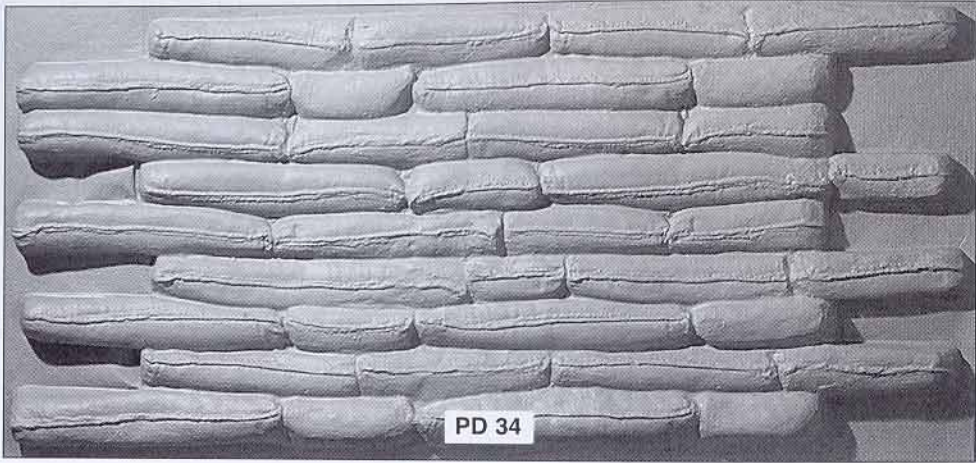

# Sandbags • Abstract Surfaces

**Abstract linear texture**  
Panel size: 1770 x 1000 x 8 mm

**Sandbag wall**  
Panel size: 2220 x 1030 x 110 mm

**Abstract shells surface**  
Panel size: 2380 x 1140 x 40 mm

**Abstract wood texture**  
Panel size: 1980 x 1065 x 23 mm