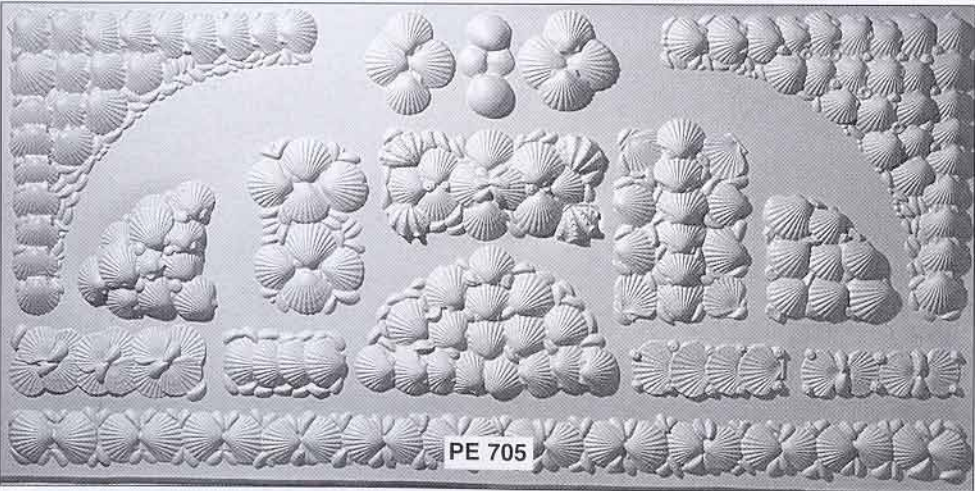

# Sandbags • Abstract Surfaces

**Abstract linear texture**  
Panel size: 1770 x 1000 x 8 mm

**Sandbag wall**  
Panel size: 2220 x 1030 x 110 mm

**Abstract shells surface**  
Panel size: 2380 x 1140 x 40 mm

**Abstract wood texture**  
Panel size: 1980 x 1065 x 23 mm