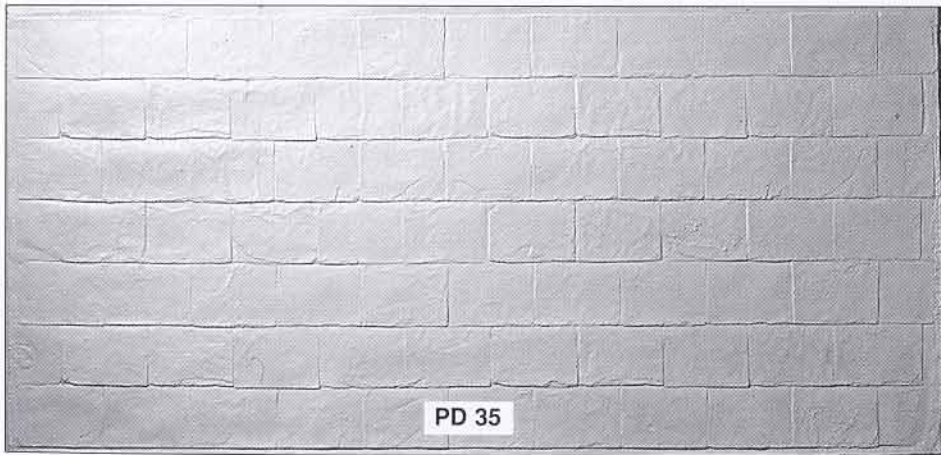

Roofing Slates • Tiles

Slate roof - Slate size: 250 x 230 mm
Panel size: 1930 x 1053 x 10 mm

Smooth roof tiles- Tile size: 155 x 105 mm
Panel size: 2285 x 965 x 18 mm

Slate roof - Slate size: 200 x 140 mm
Panel size: 2135 x 1015 x 5 mm

Slate roof - Slate size: 255 x 175 mm
Panel size: 2330 x 1085 x 5 mm