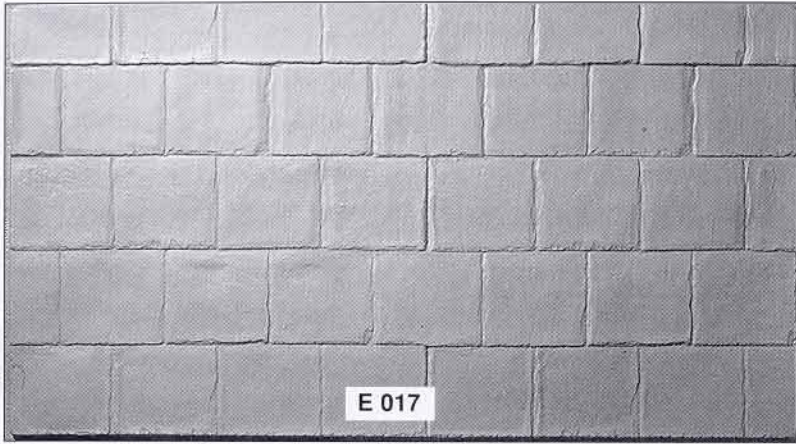

Roofing Slates • Tiles

Slate roof - Slate size: 250 x 230 mm
Panel size: 1930 x 1053 x 10 mm

Smooth roof tiles- Tile size: 155 x 105 mm
Panel size: 2285 x 965 x 18 mm

Slate roof - Slate size: 200 x 140 mm
Panel size: 2135 x 1015 x 5 mm

Slate roof - Slate size: 255 x 175 mm
Panel size: 2330 x 1085 x 5 mm