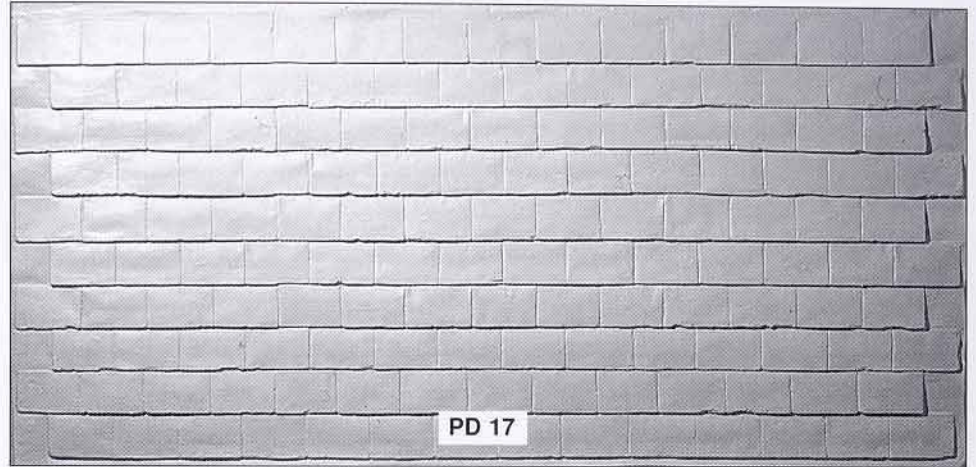

Roofing Slates • Tiles

Slate roof - Slate size: 250 x 230 mm
Panel size: 1930 x 1053 x 10 mm

Smooth roof tiles- Tile size: 155 x 105 mm
Panel size: 2285 x 965 x 18 mm

Slate roof - Slate size: 200 x 140 mm
Panel size: 2135 x 1015 x 5 mm

Slate roof - Slate size: 255 x 175 mm
Panel size: 2330 x 1085 x 5 mm