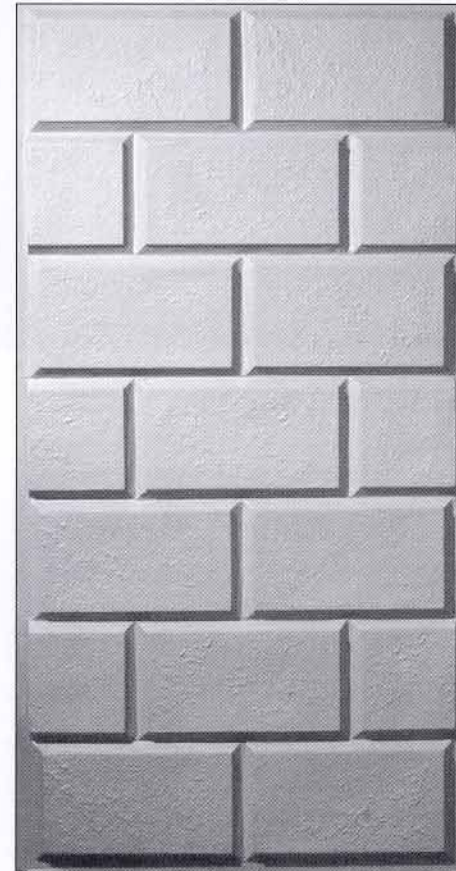

Stone Walls

Textured stone wall
Panel size: 2185 x 1015 x 15 mm

Dressed stone blocks
Panel size: 2120 x 960 x 10 mm

PE 517A

Rusticated stone
Block size: 530 x 300mm
Panel size: 1070 x 2120 x 30 mm

PE 517

**Rusticated stone
With Running Dog border**
Panel size: 1070 x 2300 x 45 mm

Standard designs made in vac formed plastic 0.5mm P.V.C., 1.2mm A.B.S. or G.R.P. (glassfibre)
High Strength Plaster backed with hessian scrim for use in pubs and themed areas also available