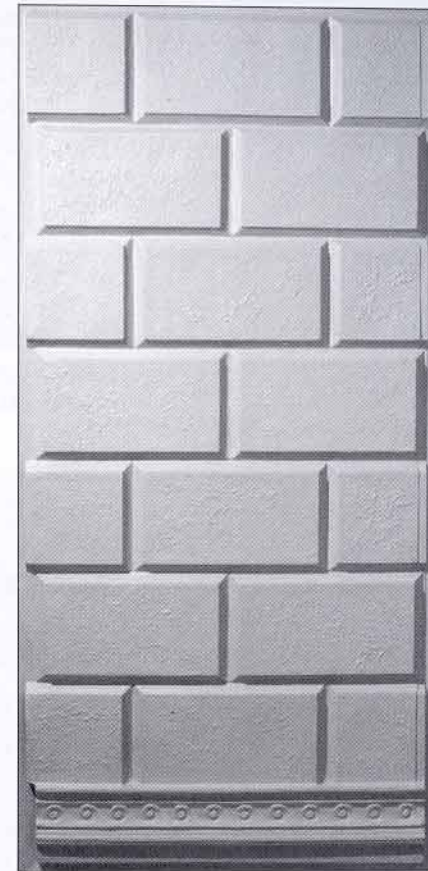

Stone Walls

Textured stone wall
Panel size: 2185 x 1015 x 15 mm

Dressed stone blocks
Panel size: 2120 x 960 x 10 mm

PE 517A

Rusticated stone
Block size: 530 x 300mm
Panel size: 1070 x 2120 x 30 mm

PE 517

**Rusticated stone
With Running Dog border**
Panel size: 1070 x 2300 x 45 mm

Standard designs made in vac formed plastic 0.5mm P.V.C., 1.2mm A.B.S. or G.R.P. (glassfibre)
High Strength Plaster backed with hessian scrim for use in pubs and themed areas also available